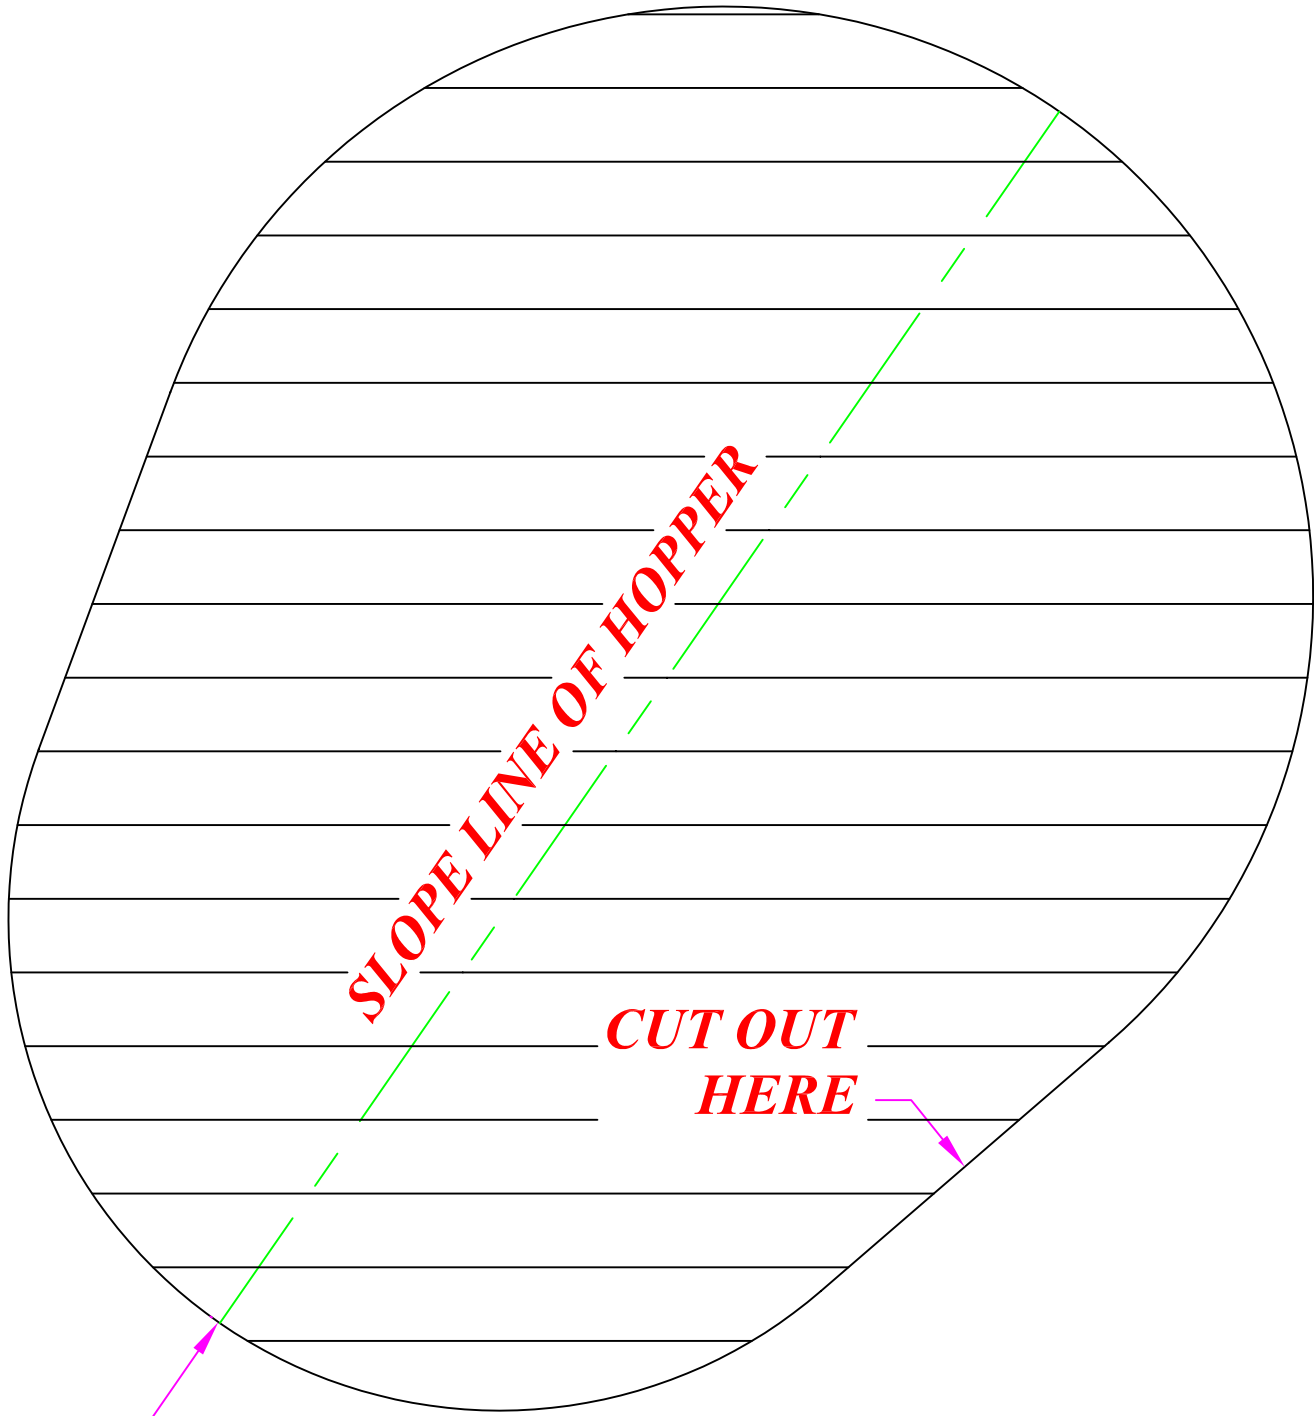

E-Z OUT ACCESS DOOR TEMPLATE

SLOPE LINE OF HOPPER

***CUT OUT
HERE***

***3 1/8" (90 MM)
TO FLANGE WELD***

***CUT OFF
HERE***

***SOLIMAR PNEUMATICS
MINNEAPOLIS, MN 55432, USA
TEL: (763) 574-1820, FAX: (763) 574-1822***