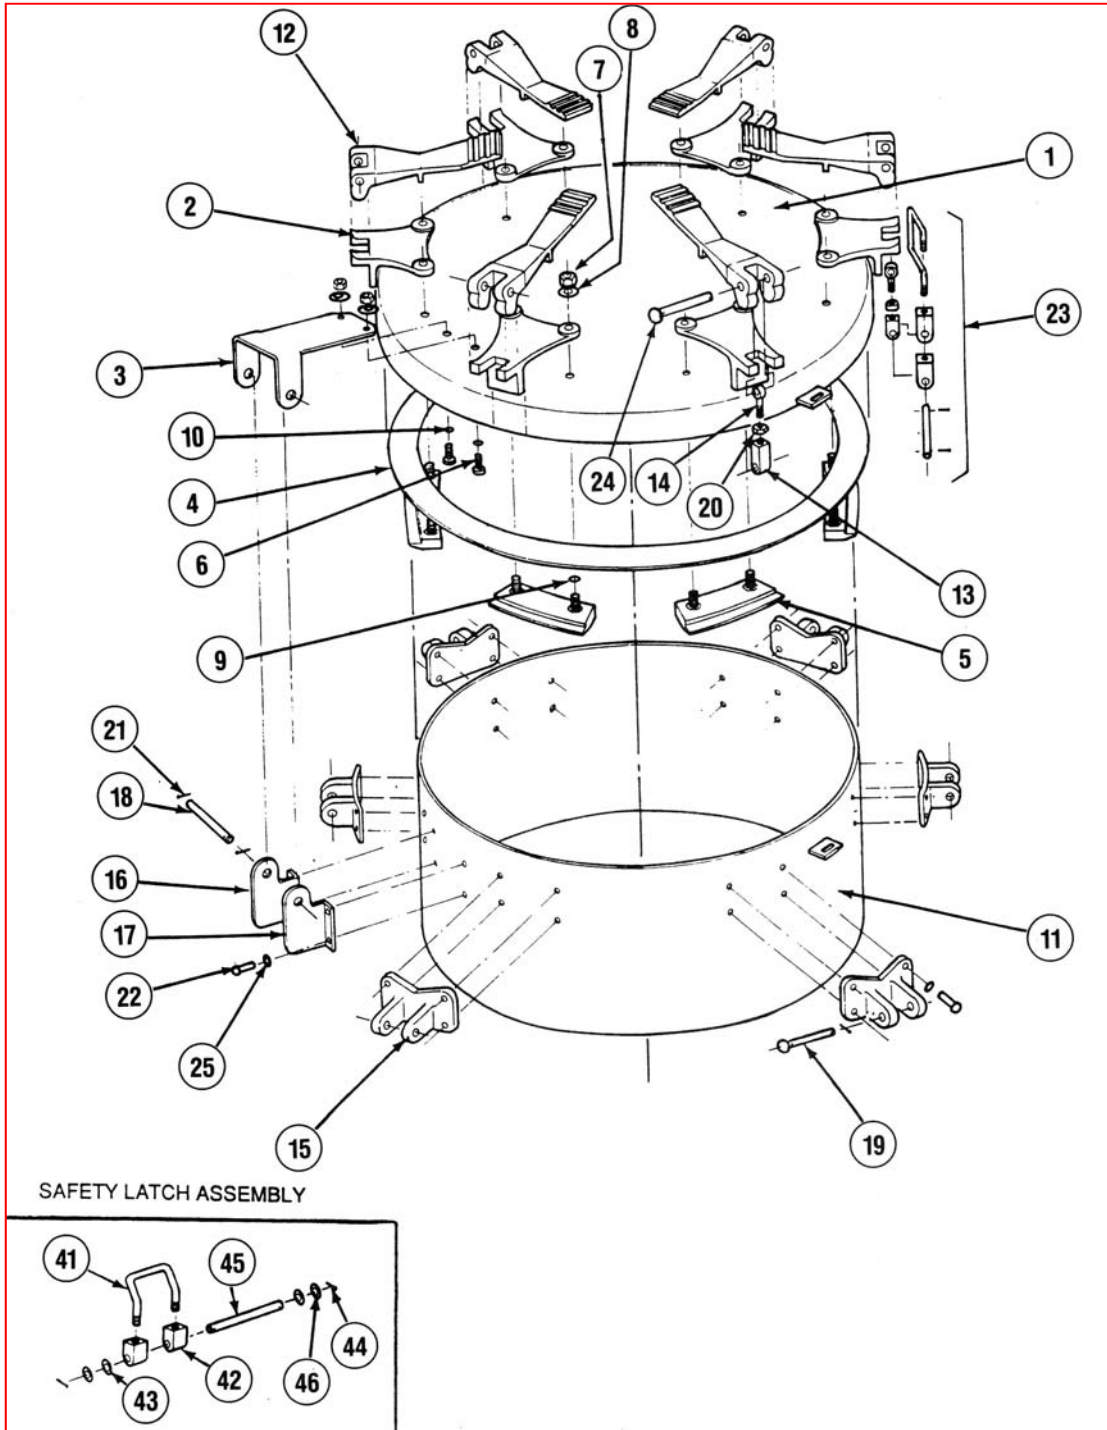

Butler® Manhole Cover Replacement Parts

www.solimarpneumatics.com

Item	Part #	Description	Price US$
1	C-901559	Cover, Blank	
2	C070094	Hold Down Lug	
3	B-902370	Upper Hinge	
4	A-901603	Gasket, Black	
	070099	Gasket, White	
5	B-901546	Gasket Retainer Lug (includes O-Ring)	
6	7025	Hex Head Bolt, 3/8" – 16 x 1-1/4" S.S.	
7	7106	Two Way Locknut, 3/8" – 16 S.S.	
8	7077	Flat Washer, 3/8" S.S.	
9	319665	O-Ring, FDA White	
10	7080	Washer, EPDM Backed, 3/8" S.S.	
11	C-904191	Collar, 6" tall	
12	B-070096	Cam	
13	B-070097	Pivot Block	
14	A-070098	Eye-Bolt	
15	A-070465	Pivot Block Bracket	
16	A-381571	L.H. Hinge Bracket	
17	A-381572	R.H. Hinge Bracket	
18	A-384282	Hinge Pin, 1/2" Diameter x 5"	
19	A-070468	Pivot Block Pin, 1/2" Diameter x 2-7/8"	
20	096241	Jam Nut, 1/2" - 13	
21	096208	Cotter Pin	
22	7024 / 7107	Hex Head Bolt, 3/8" – 16 x 1" w/ Locknut S.S.	
23	C-384280	Safety Latch Assembly (see below)	
24	A-070469	Cam Pin, 1/2" Diameter x 2-1/4"	
25	7080	Washer, EPDM Backed, 3/8" S.S.	
26	3508	Decal, Danger Do Not Open	
	315294	Manhole Service Kit (Items 13, 14, 19, 20, 21, 24)	
	901556	Cover Assembly (Items 1-10, 26)	
	900698	Collar Assembly, 6" Tall (Items 11-25)	
	901557	Complete Manhole Assembly (Items 1-26)	
SAFETY LATCH ASSEMBLY			
41	B-384281	Safety Latch	
42	B-070097	Pivot Block	
43	095410	Flat Washer, 1/2" S.S.	
44	096208	Cotter Pin	
45	A-384282	Hinge Pin, 1/2" Diameter x 5"	
46	900010	Spring Washer, 1/2"	

A Tradition of Leadership - Solimar has over 40 years of experience in pneumatic systems and components for dry bulk handling. Solimar provides engineered solutions to the most difficult material flow problems.

Solimar Pneumatics

Minneapolis, MN 55432 USA

1 800 233.7109

Tel: 763 574.1820 / Fax: 763 574.1822

e-mail: solimar@solimarpne.com

Butler Manhole Cover Replacement Parts

Worldwide Service - Solimar products are used in over 60 countries around the world in over 120 bulk material applications.

08/08